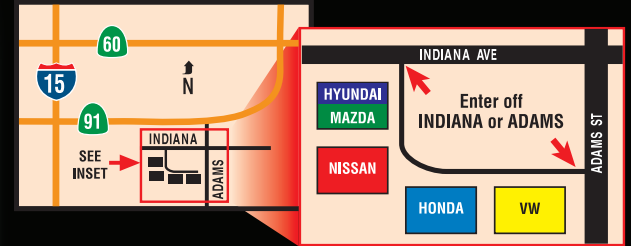

ATTENTION RIVERSIDE COUNTY EMPLOYEES

Riverside Metro Autogroup is offering you a savings of 10% on standard parts and labor! MAXIMUM DISCOUNT OF \$50.00

- Discount excludes tax, coupons or service specials
- Riverside County employees must present their I.D. at time of purchase
- Not eligible for pervious charges or specials

Volkswagen

Honda

Nissan

Hyundai Mazda

Service & Parts
Mon-Fri 7:00am to 7:00pm
Saturday 8:00am to 5:00pm

FREE CAR WASH WITH ANY SERVICE

8330 Indiana Ave. • Riverside, CA 92504
www.riversidemetro.com
(951) 688-9420

COURTESY SHUTTLE

Shuttle Service to the Tyler Mall, Barnes & Noble, The Movies, Your home or Office
Mon-Fri: 7:30am - 5:00pm
SATURDAY: 9:00am - Noon
Limit: 10 mile radius

Traffic & Parking Got You Down?
Use Our Convenient Shuttle to the Galleria.